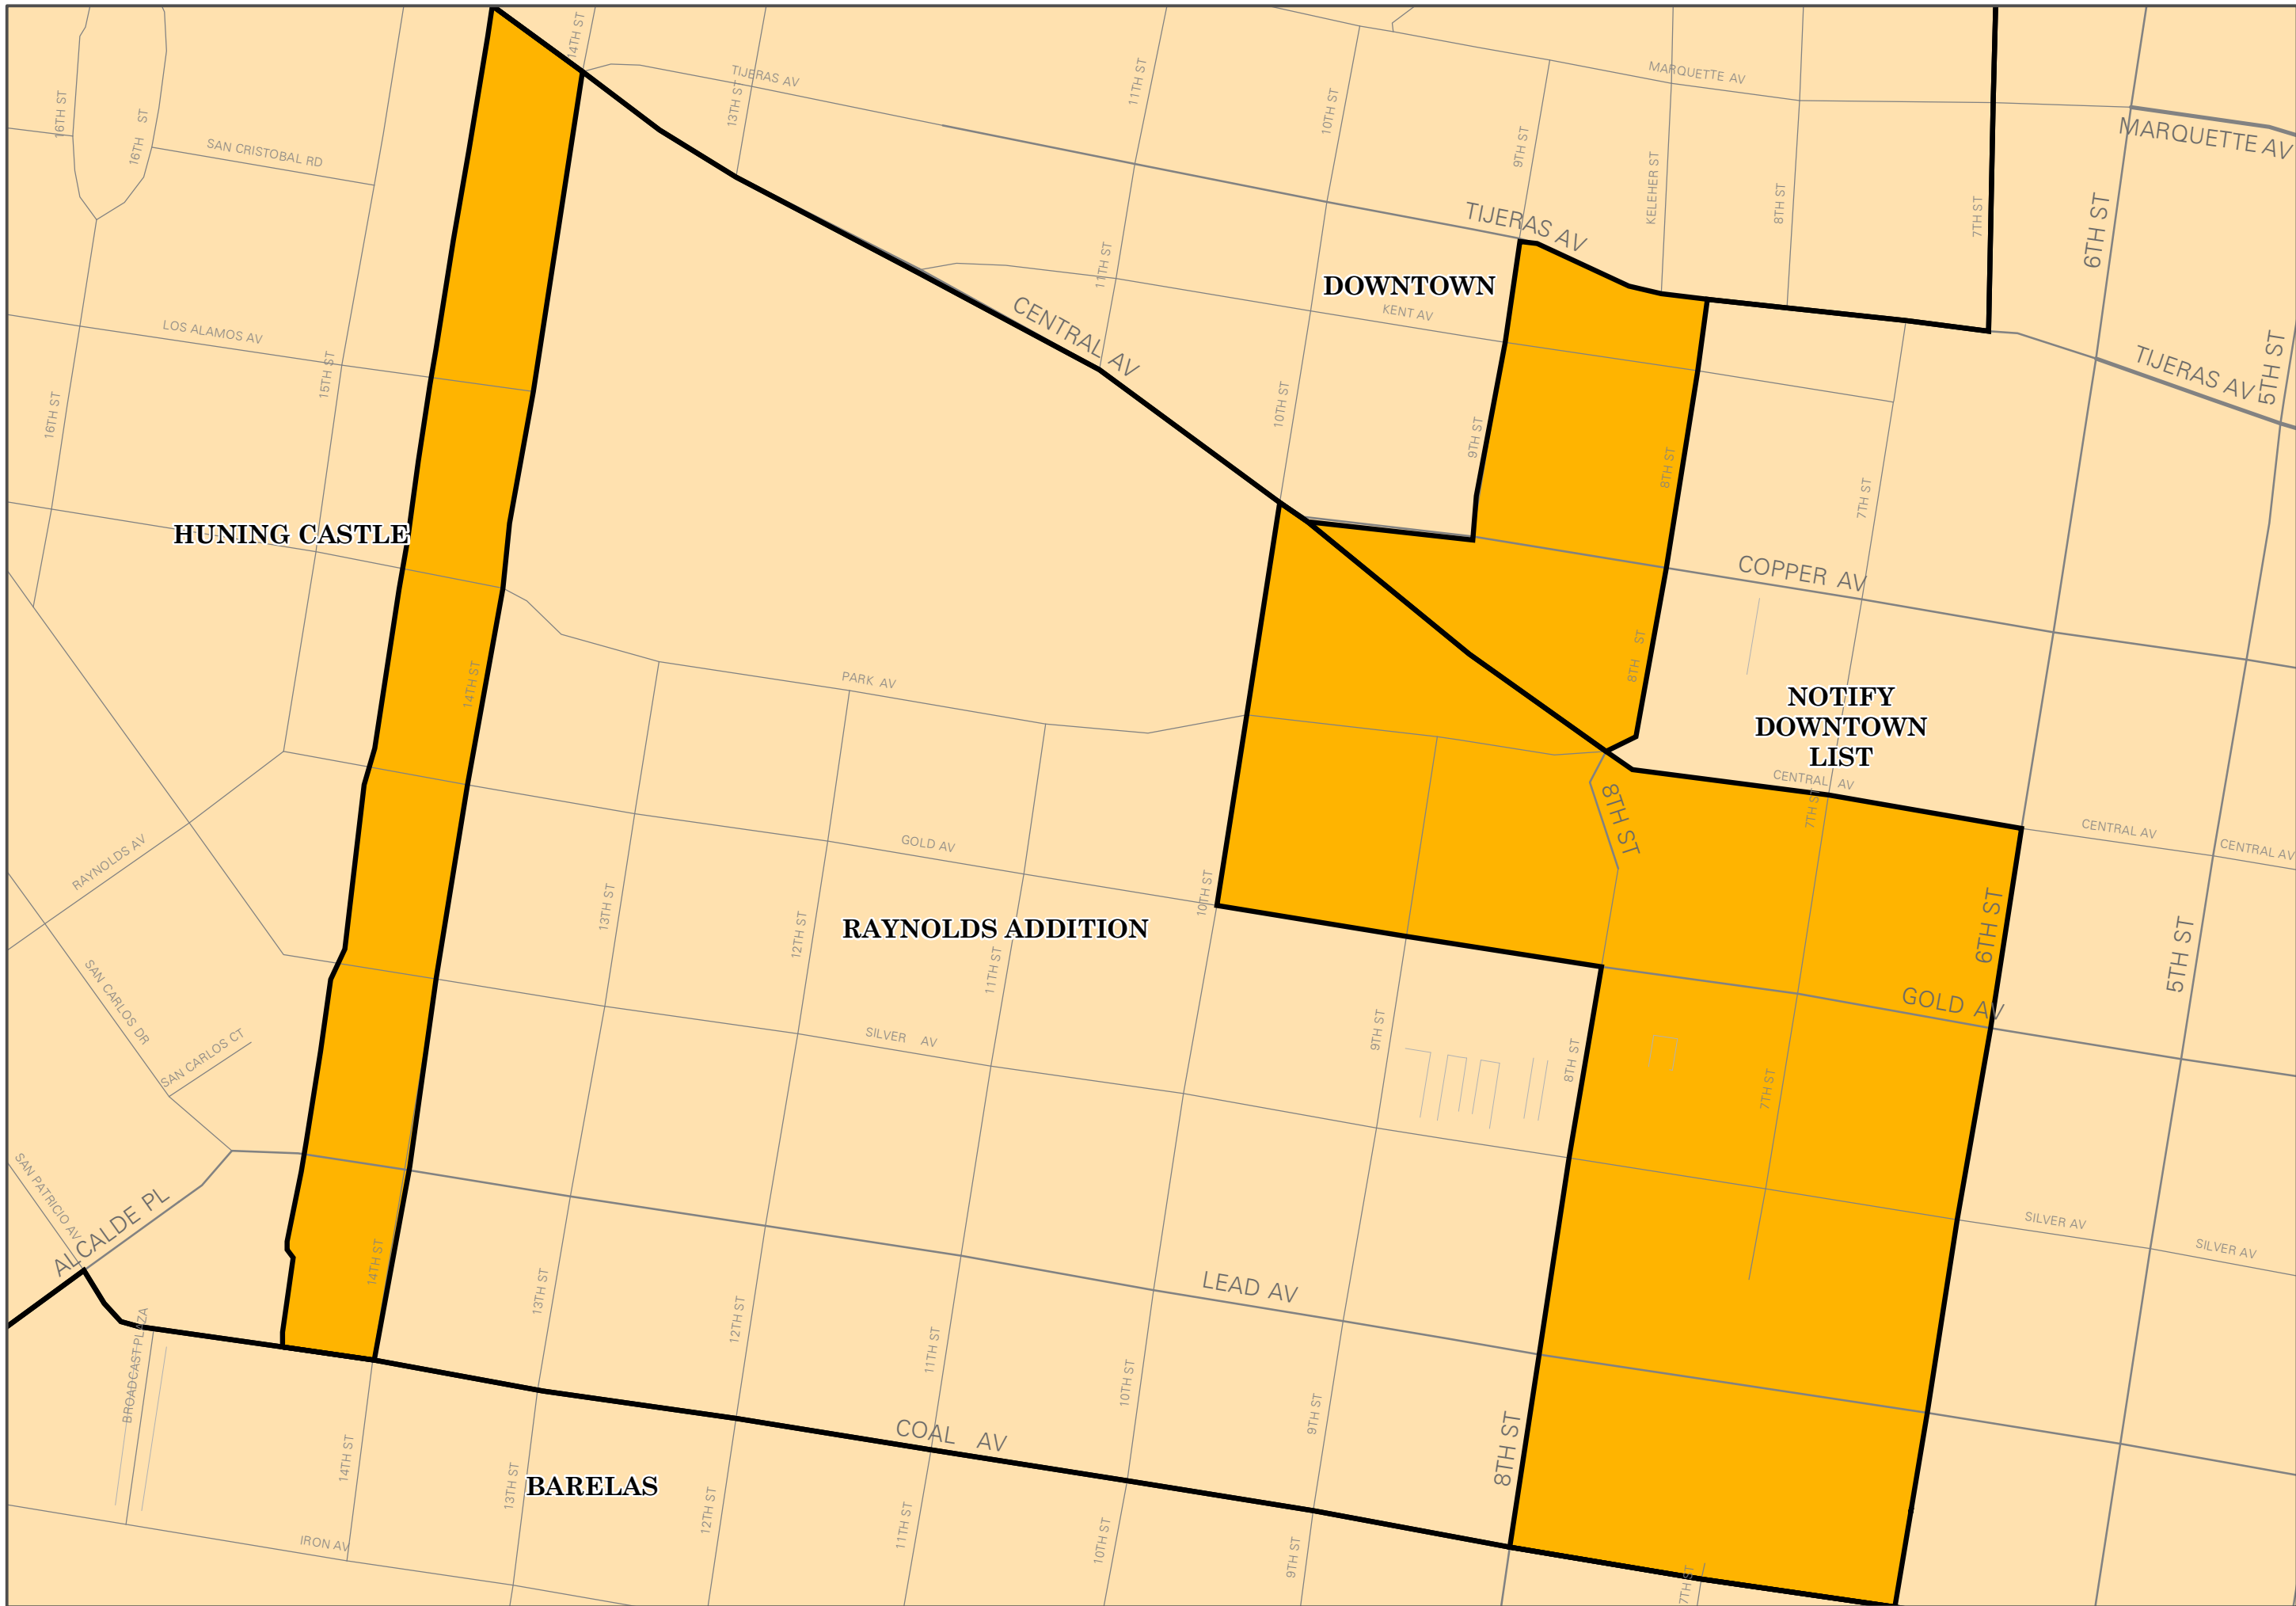

Legend

- Single Associations
- Overlapping Associations
- Municipal Limits

1 inch = 279 feet

Map amended through:
5/4/2010

For information regarding associations not shown on this map, please contact the Office of Neighborhood Coordination at 924-3914.

HUNING CASTLE

DOWNTOWN

RAYNOLDS ADDITION

BARELAS

**NOTIFY
DOWNTOWN
LIST**